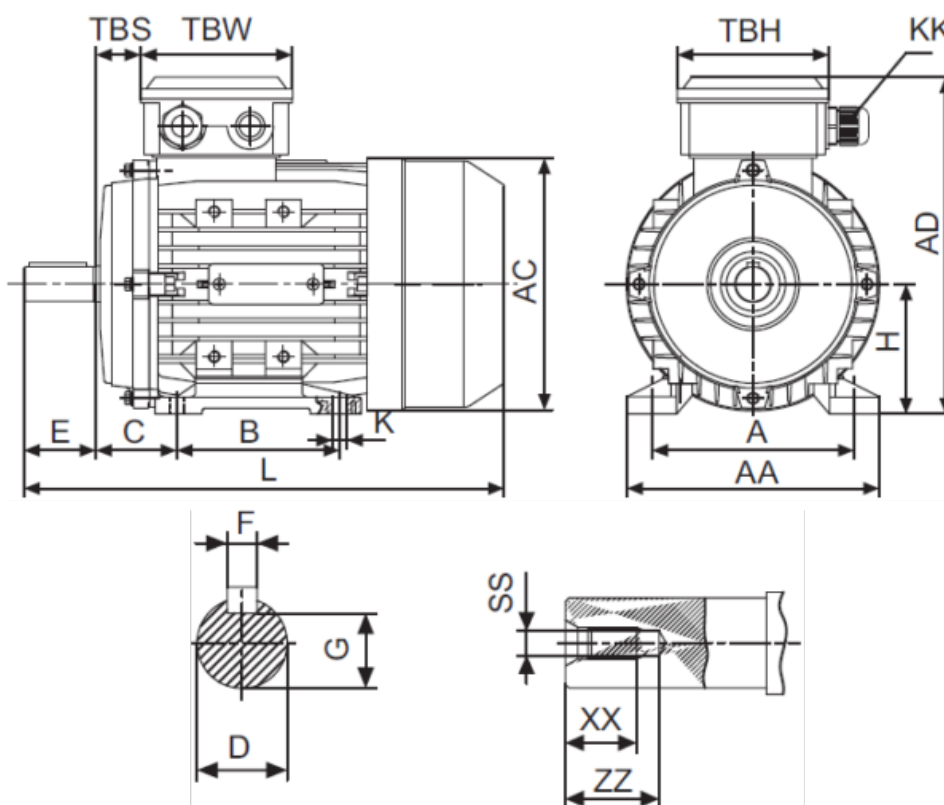

Data Sheet

Article number: 25009212009

Description: Kleedrive MS561-2 0.09kw 2800 rpm
3x230/400V 50HZ IP55 B3

Measures

A = 90	F = 3	TBW = -
AA = 110	G = 7.2	XX = 10
AC = Ø110	H = 56	ZZ = 14
AD = 152	KK = 1-M16X1.5	
B = 71	L = 196	
C = 36	SS = M4	
D = Ø9	TBH = 88	
E = 20	TBS = 14	